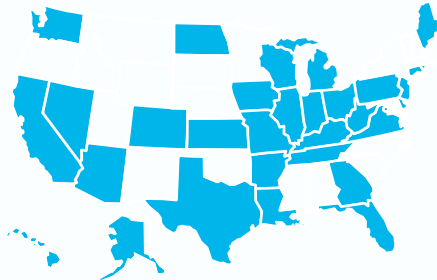

### The Players

**26 YEARS OF EXPERIENCE**

1999 marked year one of the Child Support Lien Network (CSLN) with **Rhode Island as its host state**

**32 U.S. AGENCIES**

currently participate in CSLN, comprising a total caseload of **3.2M+** delinquent obligors with over **\$72B** in arrears