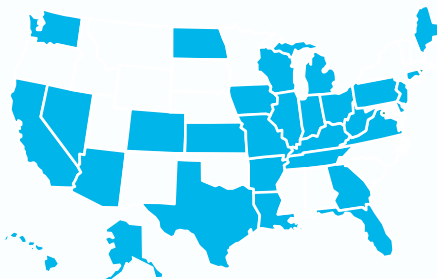

# CHILD SUPPORT LIEN NETWORK

BY THE NUMBERS

0 1 . 0 6 . 2 5

### The Players

**26 YEARS OF EXPERIENCE**

1999 marked year one of the Child Support Lien Network (CSLN) with **Rhode Island as its host state**

**32 U.S. AGENCIES**

currently participate in CSLN, comprising a total caseload of **3.2M+** delinquent obligors with over **\$72B** in arrears